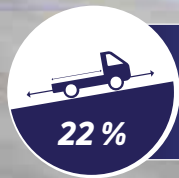

BEST IN CLASS
GRADEABILITY 22 %*